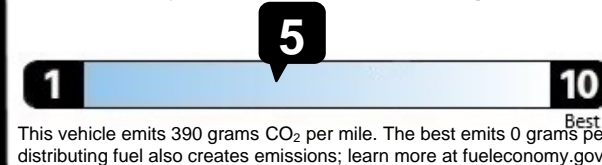

OPTIONAL EQUIPMENT AND OTHER ITEMS

Manufacturer's Suggested Retail Price	\$30,045.00
Exterior Color: Pure Red	
Full Tank of Gas	INCLD
Standard Option: 11	
Popular Pkg #2	\$917.00
Wheel Lock Kit	
Bumper Applique Sedan	
LED Map and Dome Lights	
Mirror Compass w/ homelink	
All-Weather Floor Liners	
Cargo Tray	
Center Armrest	\$159.00

EPA DOT Fuel Economy and Environment

Gasoline Vehicle

Fuel Economy

23 MPG
combined city/hwy

20 MPG
city

27 MPG
highway

4.3 gallons per 100 miles

Compact cars range from 14 to 114 MPG. The best vehicle rates 141 MPGe.

You spend
\$3,000
more in fuel costs
over 5 years
compared to the
average new vehicle.

Annual fuel cost
\$2,100

Fuel Economy & Greenhouse Gas Rating (tailpipe only)

Smog Rating (tailpipe only)

Actual results will vary for many reasons, including driving conditions and how you drive and maintain your vehicle. The average new vehicle gets 27 MPG and costs \$7,500 to fuel over 5 years. Cost estimates are based on 15,000 miles per year at \$2.70 per gallon. MPGe is miles per gallon equivalent. Vehicle emissions are a significant cause of climate change and smog.